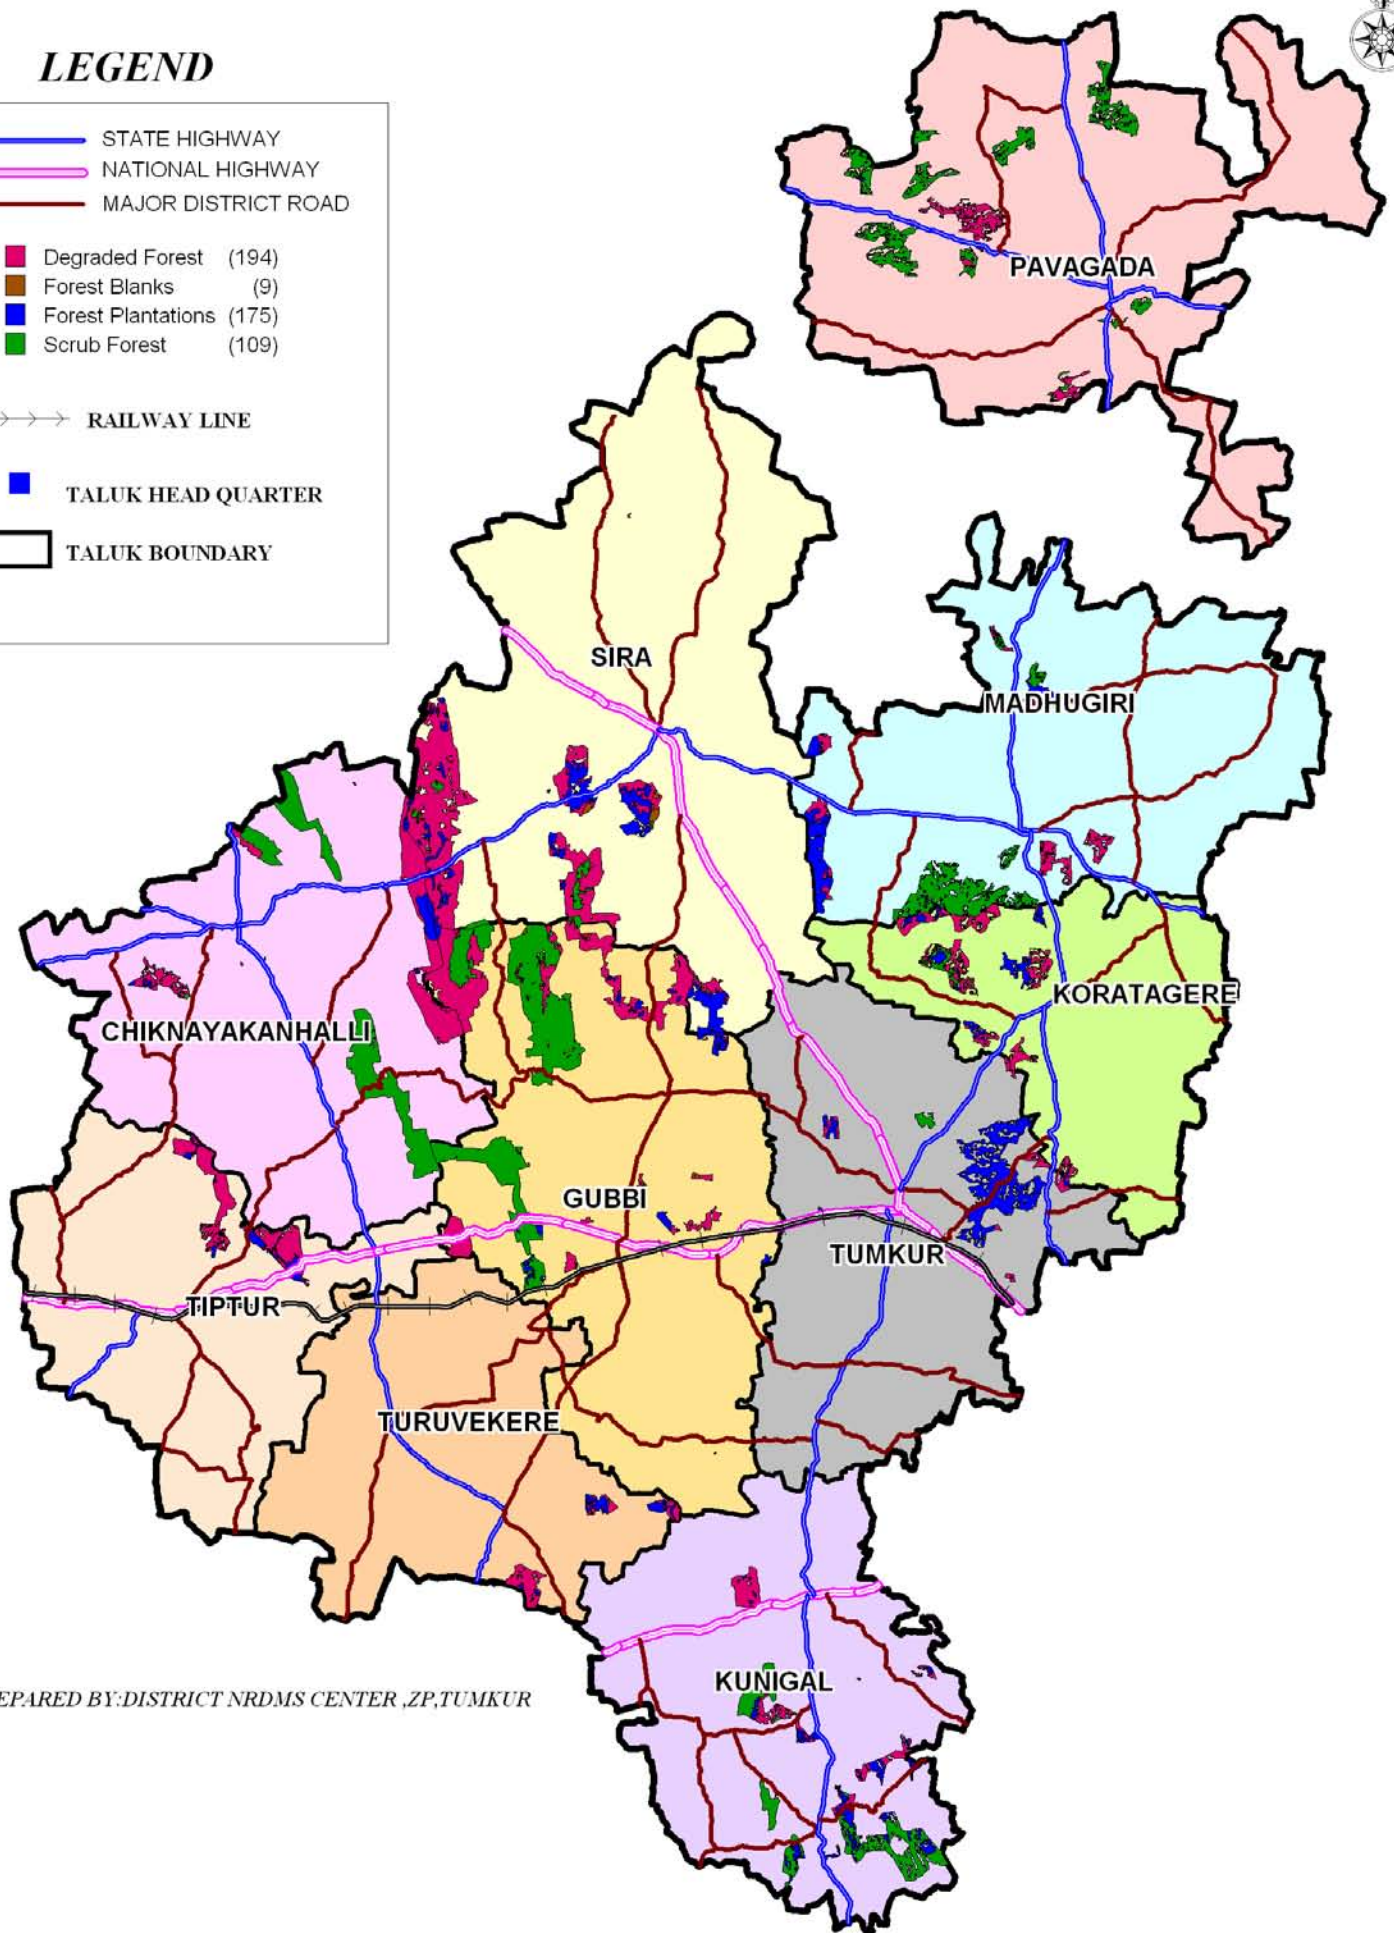

TUMKUR DISTRICT FOREST MAP

LEGEND

- STATE HIGHWAY
- NATIONAL HIGHWAY
- MAJOR DISTRICT ROAD

- Degraded Forest (194)
- Forest Blanks (9)
- Forest Plantations (175)
- Scrub Forest (109)

RAILWAY LINE

TALUK HEAD QUARTER

TALUK BOUNDARY

MAP PREPARED BY: DISTRICT NRDMS CENTER, ZP, TUMKUR